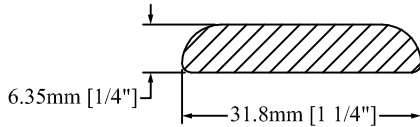

## 108" /9ft Lengths

5027 - 7/8" Medium  
Cornice

Boxed - 6pcs

5174 - 1/4 Round - MDF Core

Boxed - 12pcs

4632 - Batten

Boxed - 12pcs

4625 - 3/4" Indent Flute