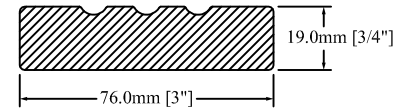

## 108" /9ft Lengths

5027 - 7/8" Medium  
Cornice

Boxed - 6pcs

5174 - 1/4 Round - MDF Core

Boxed - 12pcs

4632 - Batten

Boxed - 12pcs

4625 - 3/4" Indent Flute