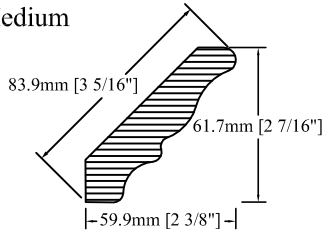

## 108" /9ft Lengths

5027 - 7/8" Medium  
Cornice

Boxed - 6pcs

5174 - 1/4 Round - MDF Core

Boxed - 12pcs

4632 - Batten

Boxed - 12pcs

4625 - 3/4" Indent Flute