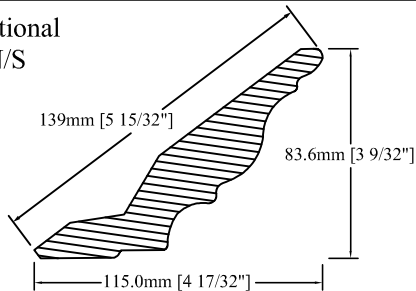

WP12 - Traditional
Crown with N/S

Boxed - 3pcs