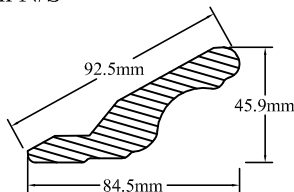

## 108" /9ft Lengths

5027 - 7/8" Medium  
Cornice

Boxed - 6pcs

5174 - 1/4 Round - MDF Core

Boxed - 12pcs

4632 - Batten

Boxed - 12pcs

4625 - 3/4" Indent Flute

Boxed - 6pcs

WP12 - Traditional  
Crown with N/S

Boxed - 3pcs

WP22 - Contemporary  
Crown with N/S

Boxed - 4pcs

4021 - Crown with N/S

Boxed - 6pcs

4022 - Light Shield