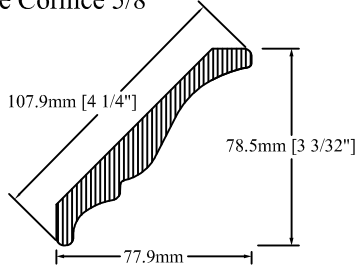

## 108" /9ft Lengths

5027 - 7/8" Medium  
Cornice

Boxed - 6pcs

5174 - 1/4 Round - MDF Core

Boxed - 12pcs

4632 - Batten

Boxed - 12pcs

4625 - 3/4" Indent Flute

Boxed - 6pcs

4634 - 5/8" Large Cornice 5/8"

Boxed - 6pcs

4640 - Multi - 4 IN 1

Boxed - 6pcs

4643 - 5/8" x 2 1/2" Small Baseboard

Boxed - 6pcs

4642 - 5/8" x 4 3/4" Large Baseboard