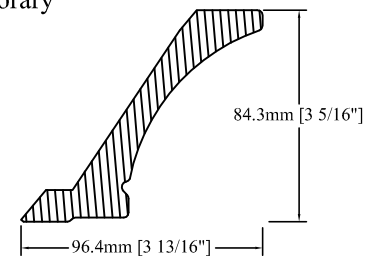

WP22 - Contemporary
Crown with N/S

Boxed - 4pcs