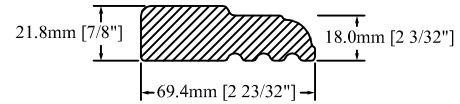

4640 - Multi - 4 IN 1