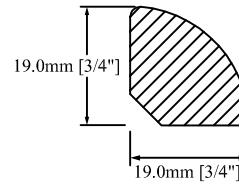

## 108" /9ft Lengths

5027 - 7/8" Medium  
Cornice

Boxed - 6pcs

5174 - 1/4 Round - MDF Core

Boxed - 12pcs

4632 - Batten

Boxed - 12pcs

4625 - 3/4" Indent Flute